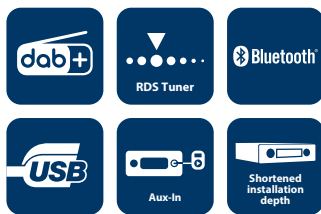

VALENCIA 200 DAB BT

- ✓ RDS Tuner
- ✓ DAB+ Tuner
- ✓ FM (RDS), AM
- ✓ 9-digit display
- ✓ Bluetooth integrated (HFP, A2DP)
- ✓ Integrated microphone
- ✓ Playback format: MP3, WMA
- ✓ Selectable display modes (File, Folder, Title, Artist, Album & Time)
- ✓ Front USB
- ✓ Front-Aux-in
- ✓ Sound Presets (Flat, Rock, Pop, Classic)
- ✓ X-Bass
- ✓ 4x 40 watts max.
- ✓ 2-channel preamp output
- ✓ Key lighting red