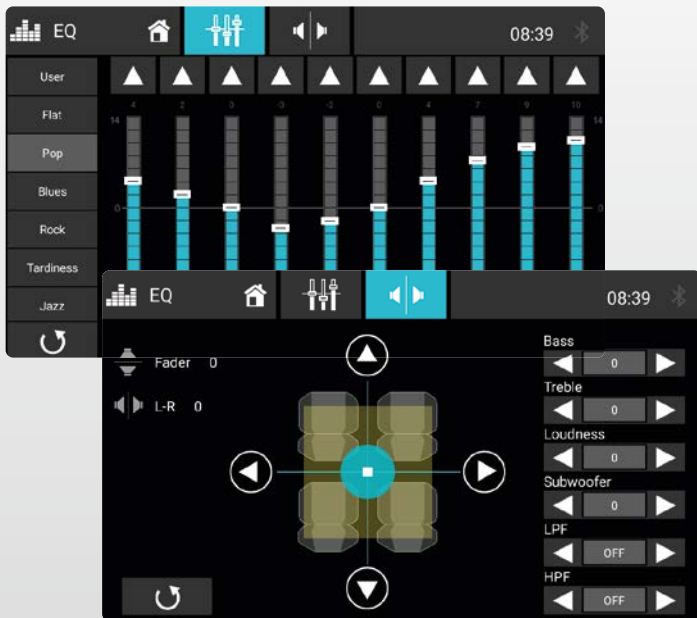

## GENERAL

- ✓ Rear view camera function
- ✓ Permanent memory
- ✓ Steering wheel remote control input (SWC)
- ✓ UI multicolour lighting

Individual sound optimization – simple and precise!

The graphical interface allows you to easily and precisely adjust the parametric 10-band equalizer for individual sound optimization in the vehicle. If "playing with frequencies" is not your thing, you can use the "Easy EQ" with just 3 settings or a whole range of preset sound profiles.