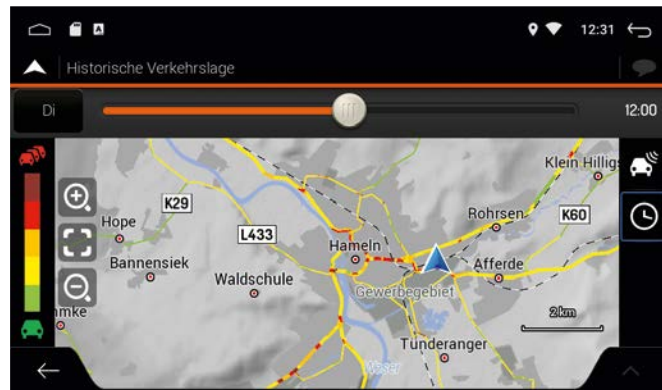

## ● **BLAUPUNKT** onboard navigation systems

The latest navigation solutions from Blaupunkt guide you quickly and precisely to any destination and at the same time there is professional level driving assistance on board. Europe-wide navigation with easy operation and maximum comfort are not a contradiction, but rather our claim.

### Map data from all over Europe:

With our navigation solutions you get **all of Europe on a small memory chip**, a cross-border navigation including the use of ferry connections is hereby possible.

### Highlight of the motorhome / truck navigation:

This allows you to enter the dimensions of the vehicle to avoid routes that are not suitable for the vehicle. Also, driving times can be set for multiple drivers.

### TMC:

**Avoid traffic jams with TMC** (Traffic Message Channel) and **historical traffic data**. To avoid traffic jams and traffic disruptions on your route, you can take the current traffic information broadcast by radio stations into account.