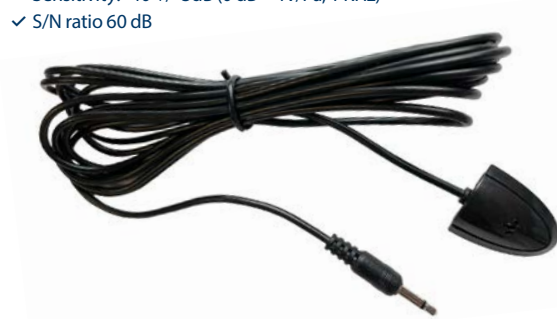

EXTERNAL BLUETOOTH HANDS-FREE MICROPHONE

with 2.5 meter cable length

- ✓ Microphone for Blaupunkt 1-DIN car radios with 2.5 mm
- ✓ Jack plug connection for external microphone
- ✓ Compact electret condenser microphone
- ✓ Small housing 24 x 10 x 19 mm (L x W x H)
- ✓ Adhesive pad on bottom
- ✓ Plug: 2.5 mm jack plug, mono
- ✓ Technical data: +2 V DC, max. 0.5 mA, 2.2 kΩ
- ✓ Sensitivity: -40 +/- 3dB (0 dB = 1V/Pa, 1 KHz)
- ✓ S/N ratio 60 dB