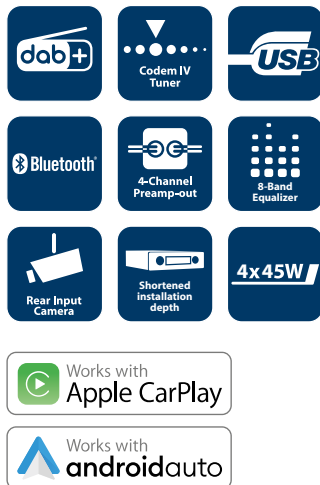

ANALOG / DIGITAL RADIO

- ✓ DAB+, AM and FM-High End Codem IV Tuner with PS, AF, REG, RT, CT, TA, DLS

DISPLAY

- ✓ Large 7" multi-touch display

APPLE CARPLAY & ANDROID AUTO

- ✓ Navigation, internet radio, music player, apps, voice assistant

BLUETOOTH

- ✓ Telephony, phone book access, list access and audio streaming with title display

MEDIA PLAYER

- ✓ USB, AV, Bluetooth
- ✓ MP3, FLAC, OGG, WMA, WAV, MKV, AVI Support

SOUND

- ✓ digital signal processing
- ✓ 8-band equalizer
- ✓ Sound presets
- ✓ 4-channel preamp output
- ✓ Sub-Out
- ✓ 4x 45 watts max.

GENERAL

- ✓ Rear view camera function
- ✓ High resolution TFT display
- ✓ DIM function
- ✓ Direct access to all audio sources
- ✓ Permanent memory
- ✓ Steering wheel remote control input (SWC)
- ✓ Short installation depth
- ✓ Incl. Fiat Ducato 7/8 installation frame