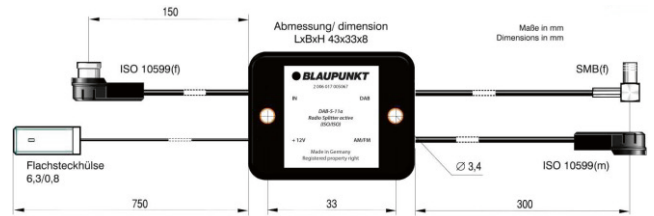

DAB-S-11A (ISO/ISO)

Active antenna splitter

Active radio distributor for the vehicle sector with the following functions and properties:

- ✓ Division of analog radio and DAB+ frequency ranges
- ✓ Improvement of the reception quality of passive radio antennas
- ✓ Simple and quick attachment
- ✓ The product is intended for typical roof/fender antennas
- ✓ Do not use with integrated glass or active roof antennas

LOWLOSS ANTENNA EXTENSION

Fakra socket – DIN plug, 500 cm