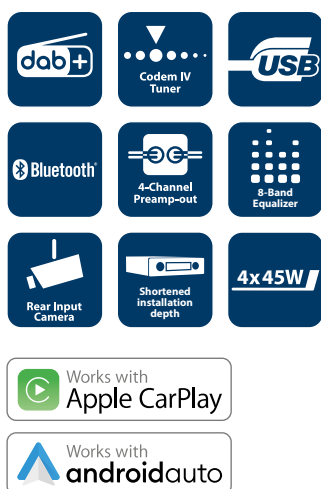

ANALOG / DIGITAL RADIO

- ✓ DAB+, AM and FM-High End Codem IV Tuner with PS, AF, REG, RT, CT, TA, DLS

DISPLAY

- ✓ Large 7" multi-touch display

APPLE CARPLAY & ANDROID AUTO

- ✓ Navigation, internet radio, music player, apps, voice assistant

BLUETOOTH

- ✓ Telephony, phone book access, list access and audio streaming with title display

MEDIA PLAYER

- ✓ USB, AV, Bluetooth
- ✓ MP3, FLAC, OGG, WMA, WAV, MKV, AVI Support

SOUND

- ✓ digital signal processing
- ✓ 8-band equalizer
- ✓ Sound presets
- ✓ 4-channel preamp output
- ✓ Sub out
- ✓ 4x 45 watts max.

GENERAL

- ✓ Rear view camera function
- ✓ High resolution TFT display
- ✓ DIM function
- ✓ Direct access to all audio sources
- ✓ Permanent memory
- ✓ Steering wheel remote control input (SWC)
- ✓ Short installation depth