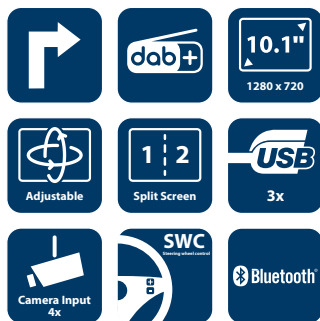

Tiltable and swivelling display with height adjustment and elegant floating look