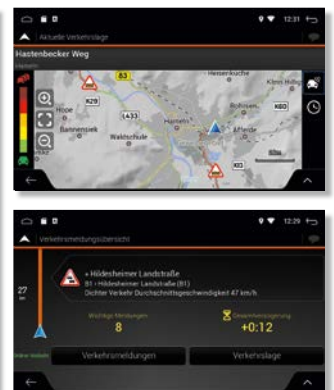

## ● **BLAUPUNKT** onboard navigation systems

The latest navigation solutions from Blaupunkt guide you quickly and precisely to any destination and at the same time there is professional level driving assistance on board. Europe-wide navigation with easy operation and maximum comfort are not a contradiction, but rather our claim.

### Map data from all over Europe:

With our navigation solutions you get **all of Europe on a small memory chip**, a cross-border navigation including the use of ferry connections is hereby possible.

### Highlight of the motorhome / truck navigation:

This allows you to enter the dimensions of the vehicle to avoid routes that are not suitable for the vehicle. Also, driving times can be set for multiple drivers.

### TMC:

**Avoid traffic jams with TMC** (Traffic Message Channel) and **historical traffic data**. To avoid traffic jams and traffic disruptions on your route, you can take the current traffic information broadcast by radio stations into account.