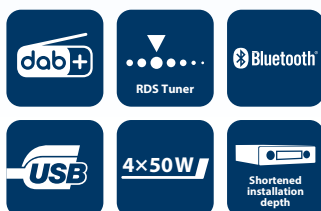

NÜRNBERG 200 DAB BT

PRO-LINE
Best performance - based on by

- ✓ RDS High Grade Tuner
- ✓ DAB+ Tuner
- ✓ FM (RDS), AM
- ✓ 9-digit display
- ✓ Bluetooth integrated (HFP, A2DP)
- ✓ Integrated microphone
- ✓ Playback format: MP3, WMA
- ✓ Selectable display modes (File, Folder, Title, Artist, Album & Time)
- ✓ Convenient choice of files
- ✓ Front USB
- ✓ Front-Aux-in
- ✓ Sound Presets (Flat, Rock, Pop, Classic)
- ✓ X-Bass
- ✓ 4x 50 watts max.
- ✓ 2-channel preamp output
- ✓ Key lighting white