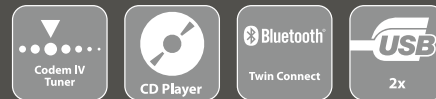

- CODEM High-End AM/FM (RDS) tuner
- Built-in CD drive with special vibration-proof and dust protection
- Bluetooth for hands-free calling with phone book upload and Twin Connect
- Audio Streaming
- Internal hands-free microphone + input for external hands-free microphone (optional)
- Audio playback from USB/SDHC (up to 32 GB)/Disc
- Audio playback formats: MP3, WMA
- Front USB, front Aux-In
- 1x rear USB
- Steering wheel control input (SWC, programmable)
- 3-Band semi-parametric equalizer
- 4-channel preamp-out (4 V) and subwoofer-out
- 4x 50 watt max. power
- Permanent memory
- 24 V power supply
- Ignition logic and protection of the vehicle battery
- Rubberized station buttons and rubberized device frame
- Short installation depth
- IR-remote control included in delivery