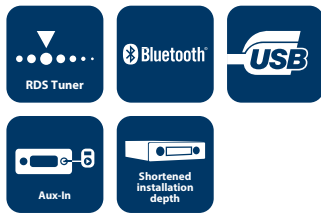

MADRID 200 BT

- ✓ RDS Tuner
- ✓ FM (RDS), AM
- ✓ Playback format: MP3, WMA
- ✓ Fast reading from USB
- ✓ 9-digit display
- ✓ Selectable display modes (File, Folder, Title, Artist, Album & Time)
- ✓ Bluetooth integrated (HFP, A2DP)
- ✓ Integrated microphone
- ✓ Front USB
- ✓ Front-Aux-in
- ✓ 4x 40 watts max.
- ✓ 2-channel preamp output
- ✓ Sound Presets (Flat, Rock, Pop, Classic)
- ✓ X-Bass
- ✓ Key lighting red