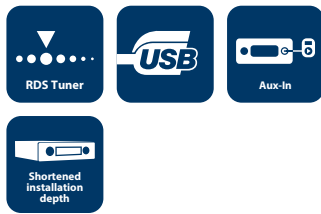

BOLOGNA 200

- ✓ RDS Tuner
- ✓ FM (RDS), AM
- ✓ Playback format: MP3, WMA
- ✓ Fast reading from USB
- ✓ USB
- ✓ Selectable display modes (File, Folder, Title, Artist, Album & Time)
- ✓ 9-digit display
- ✓ Front USB
- ✓ Front-Aux-in
- ✓ 4x 40 watts max.
- ✓ 2-channel preamp output
- ✓ Sound Presets (Flat, Rock, Pop, Classic)
- ✓ X-Bass
- ✓ Key lighting red