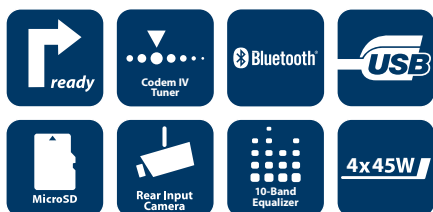

SANTA CRUZ 370

ANALOG RADIO

- ✓ AM and FM-High End Codem IV Tuner with PS, AF, REG, CT, TA, TP, PTY, EON

DISPLAY

- ✓ Resistive 6.2" touch display

NAVIGATION

Santa Cruz 370 NAV-Ready:

- ✓ This device includes a navigation system. Additional navigation software is required for operation, which can be purchased optionally.

Santa Cruz 370 NAV CAR:

- ✓ Car navigation software (Europe, 12 months free map updates)
- ✓ TMC integrated

Santa Cruz 370 NAV TRUCK/CAMPER:

- ✓ Motorhome / truck navigation software (Europe, 12 months free map updates)
- ✓ promobil POI
- ✓ TMC integrated

BLUETOOTH

- ✓ Telephony, phone book access
- ✓ Audio Streaming
- ✓ Integrated and external microphone

DATA CARRIER

- ✓ USB (max. 32 GB)
- ✓ MicroSD

MEDIA PLAYER

- ✓ USB, AV, Bluetooth
- ✓ MP3, WMA, FLAC, APE
- ✓ MPEG, MPG, ASF, RM, MP4, MKV, AVI

SOUND

- ✓ 10-band equalizer
- ✓ Sound presets
- ✓ 4-channel preamp output
- ✓ Sub-Out
- ✓ 4x 45 watts max.

GENERAL

- ✓ Rear view camera function
- ✓ Permanent memory
- ✓ Steering wheel remote control input (SWC)