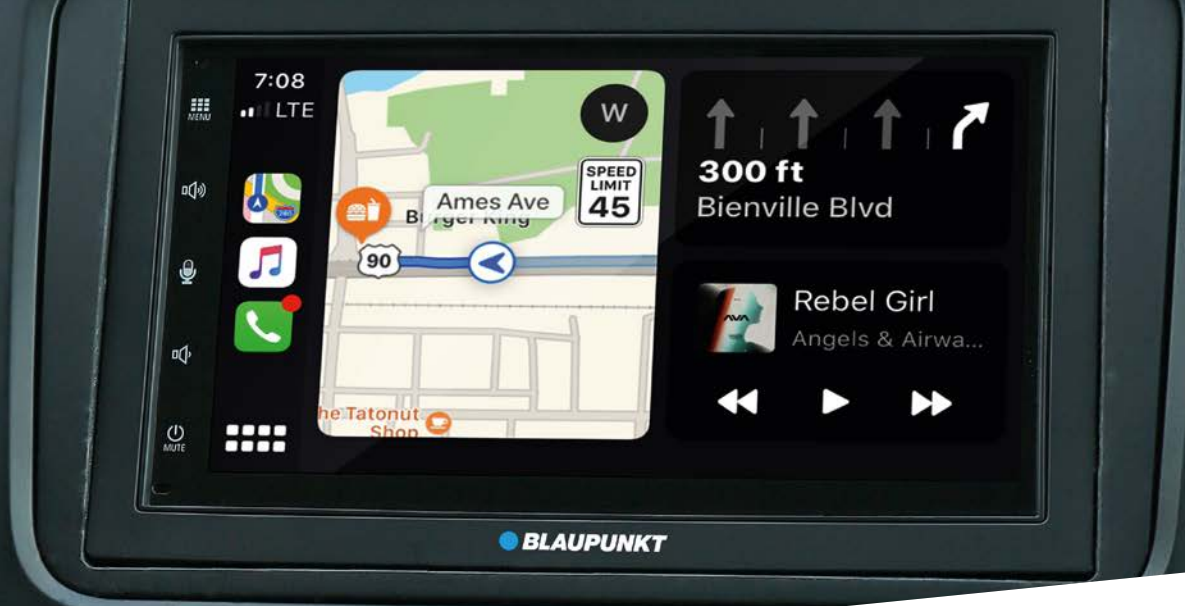

## GENERAL

- ✓ Rear view camera function
- ✓ Permanent memory
- ✓ Steering wheel remote control input (SWC)